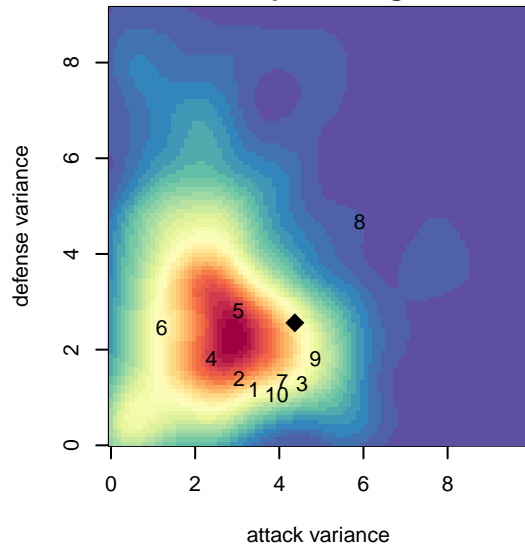

## Crossfire Premier C B05

Crossfire Premier SC  
 Redmond, WA  
 B05 total strength=867  
 attack=1.83 defense=0.87  
 fall league = RCL B05 Div 3 9Aside  
 spr league = Win RCL B05 Div 2  
 notes= Metzger 2016

**attack and defense variance (black dot)  
relative to other teams  
and top 10 in region**

**attack and defense rating  
relative to others at age  
and all opponents in last 13 months**

**Performance relative to 13 month average**