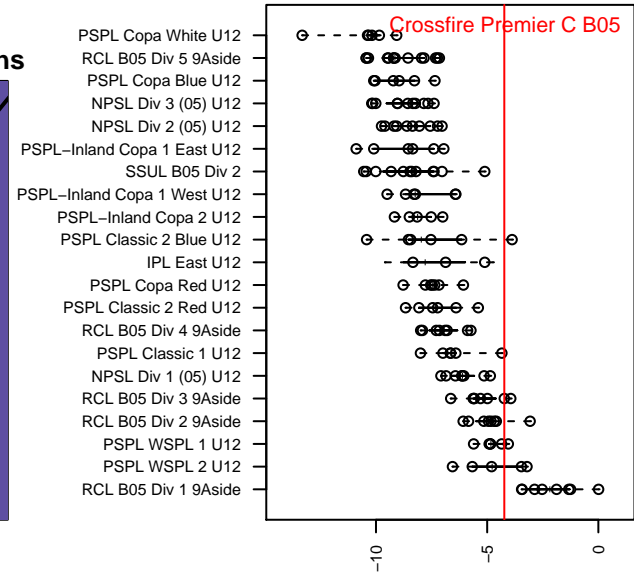

## Crossfire Premier C B05

Crossfire Premier SC  
 Redmond, WA  
 B05 total strength=867  
 attack=1.83 defense=0.87  
 fall league = RCL B05 Div 3 9Aside  
 spr league = Win RCL B05 Div 2  
 notes= Metzger 2016

alt names used:  
 CROSSFIRE PREMIER B05 C (WA)  
 B05 Metzger  
 Crossfire Premier B05 C  
 CROSSFIRE PREMIER B05C (WA)  
 Crossfire B05C  
 Crossfire Premier B05 C  
 Crossfire Premier B05 C

Venues played:  
 2016 Rainier Challenge Copa U12  
 2016 Nike Crossfire Challenge Silver 9v9 U12  
 2016 REDAPT Cup Silver U12  
 2016 RCL B05 Div 3 9Aside  
 2016 PacNW Winter Classic Premier II U12  
 2016 Win RCL B05 Div 2  
 2016 WYS Championship B05

**attack and defense variance (black dot)  
relative to other teams  
and top 10 in region**

**attack and defense rating  
relative to others at age  
and all opponents in last 13 months**

**Performance relative to 13 month average**