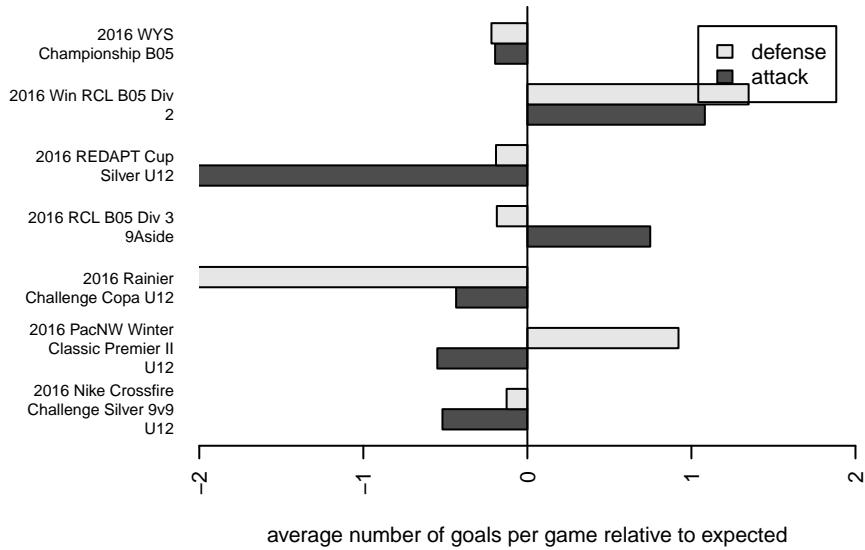

## Crossfire Premier C B05

Crossfire Premier SC  
 Redmond, WA  
 B05 total strength=867  
 attack=1.83 defense=0.87  
 fall league = RCL B05 Div 3 9Aside  
 spr league = Win RCL B05 Div 2  
 notes= Metzger 2016

**attack and defense variance (black dot)  
relative to other teams  
and top 10 in region**

**attack and defense rating  
relative to others at age  
and all opponents in last 13 months**

**Performance relative to 13 month average**