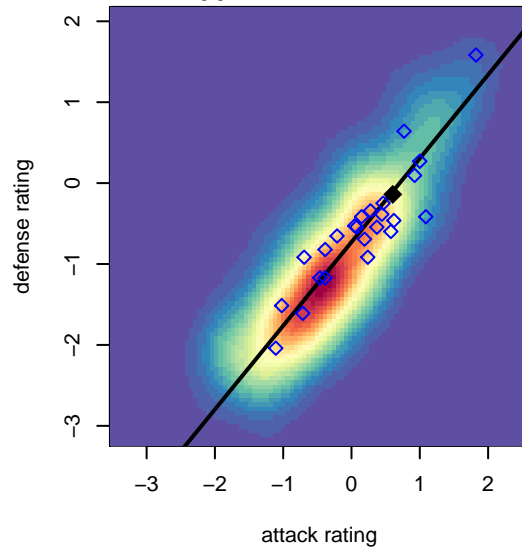

## Crossfire Premier C B05

Crossfire Premier SC  
 Redmond, WA  
 B05 total strength=867  
 attack=1.83 defense=0.87  
 fall league = RCL B05 Div 3 9Aside  
 spr league = Win RCL B05 Div 2  
 notes= Metzger 2016

**attack and defense variance (black dot)  
relative to other teams  
and top 10 in region**

**attack and defense rating  
relative to others at age  
and all opponents in last 13 months**

**Performance relative to 13 month average**