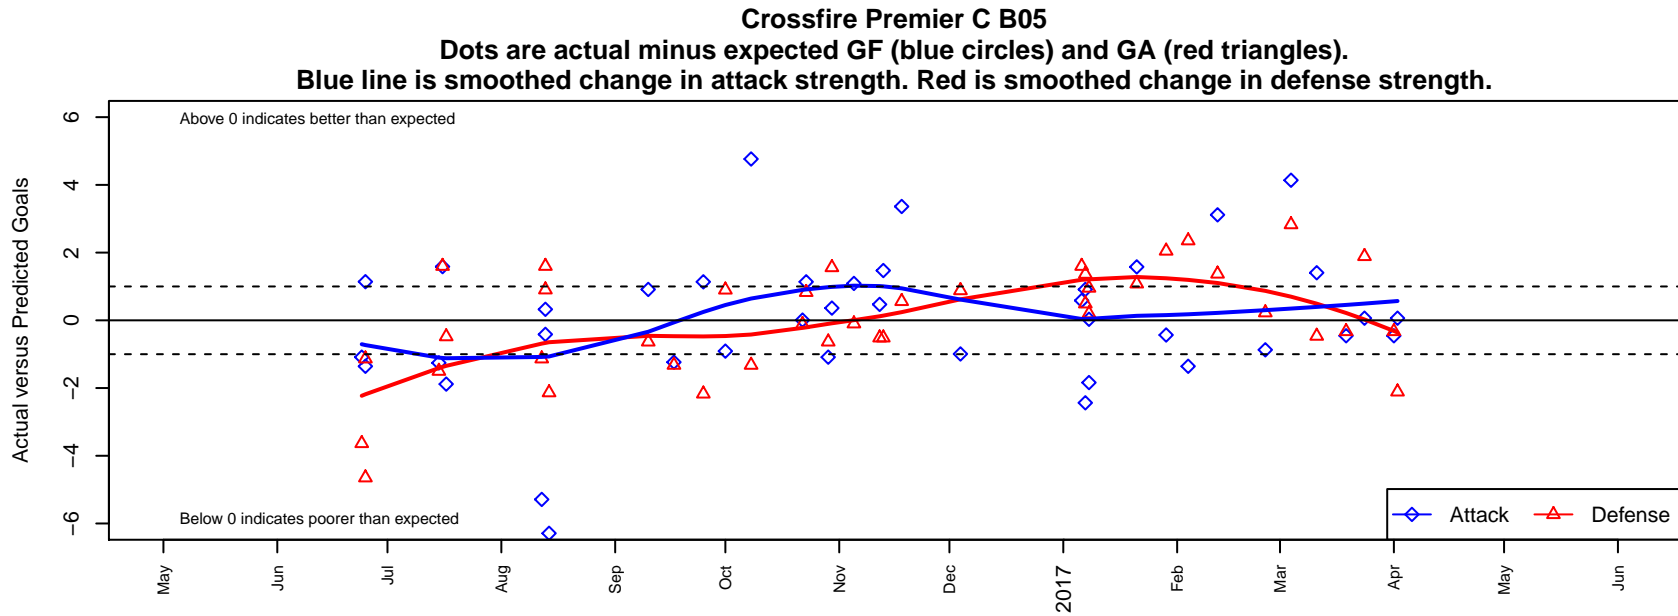

## Crossfire Premier C B05

Crossfire Premier SC  
 Redmond, WA  
 B05 total strength=867  
 attack=1.83 defense=0.87  
 fall league = RCL B05 Div 3 9Aside  
 spr league = Win RCL B05 Div 2  
 notes= Metzger 2016

**attack and defense variance (black dot)  
relative to other teams  
and top 10 in region**

**attack and defense rating  
relative to others at age  
and all opponents in last 13 months**

**Performance relative to 13 month average**