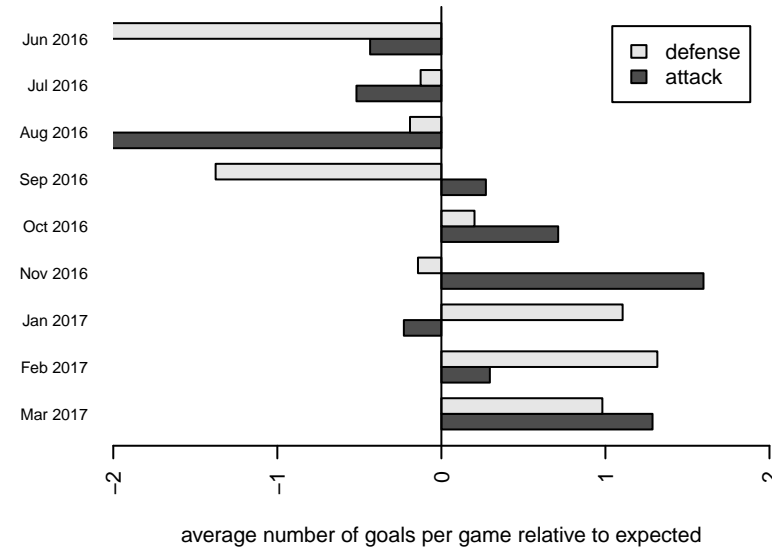

Performance relative to 13 month average